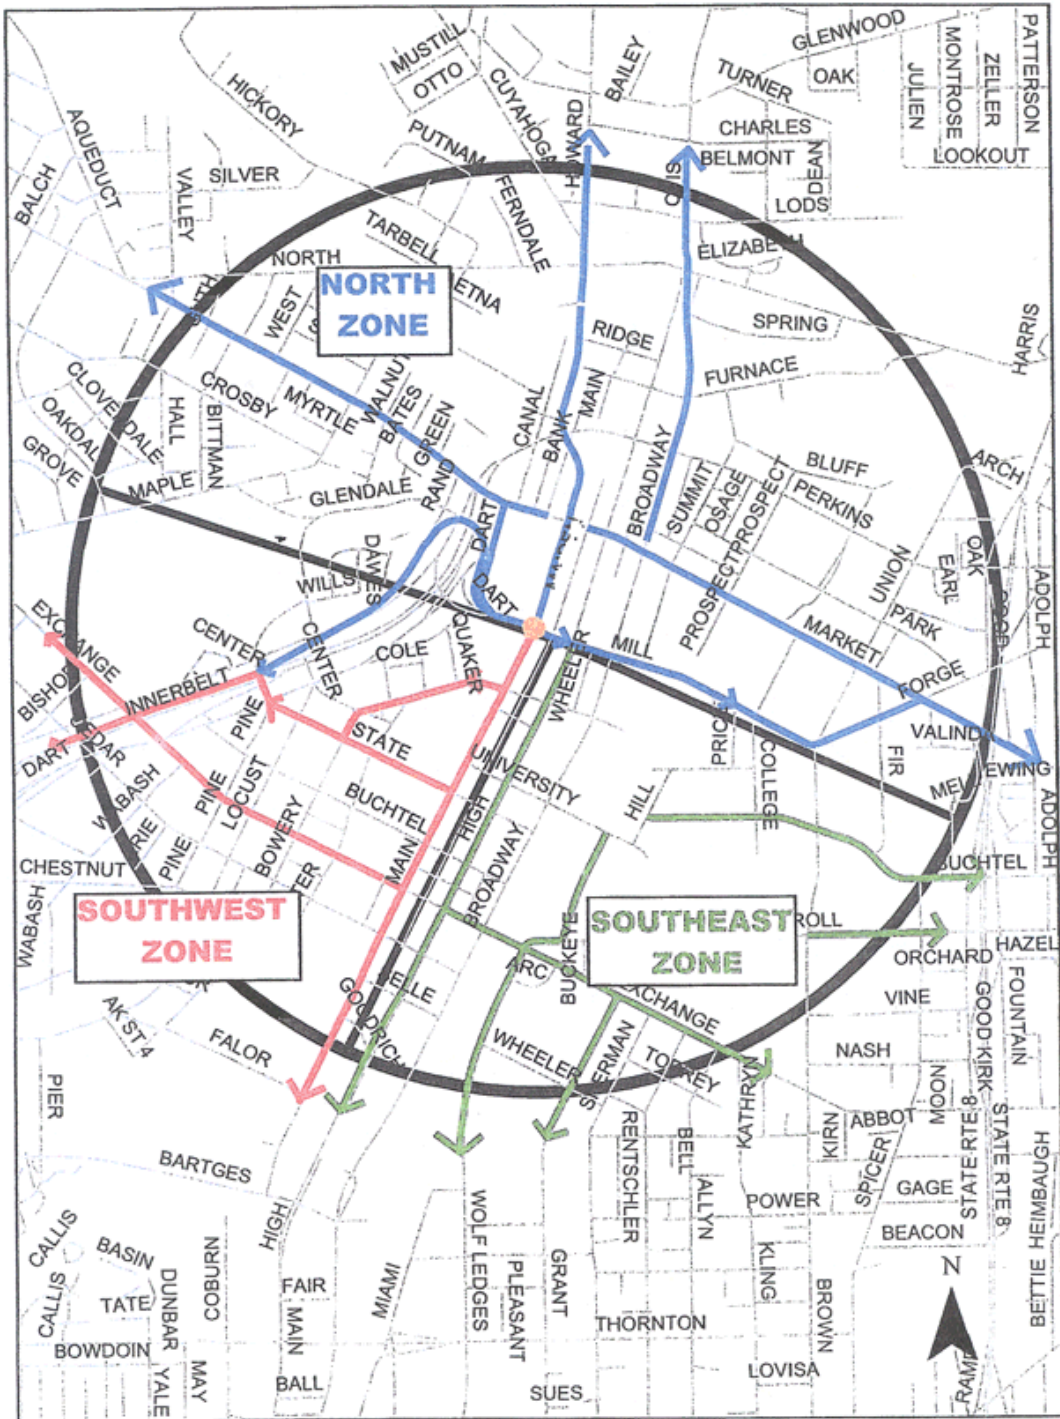

City of Akron, Ohio

Downtown Evacuation Traffic Patterns

Legend

- Main & Mill
- Blue Routes
- Red Routes
- Green Routes
- Streets
- Evacuation Zones